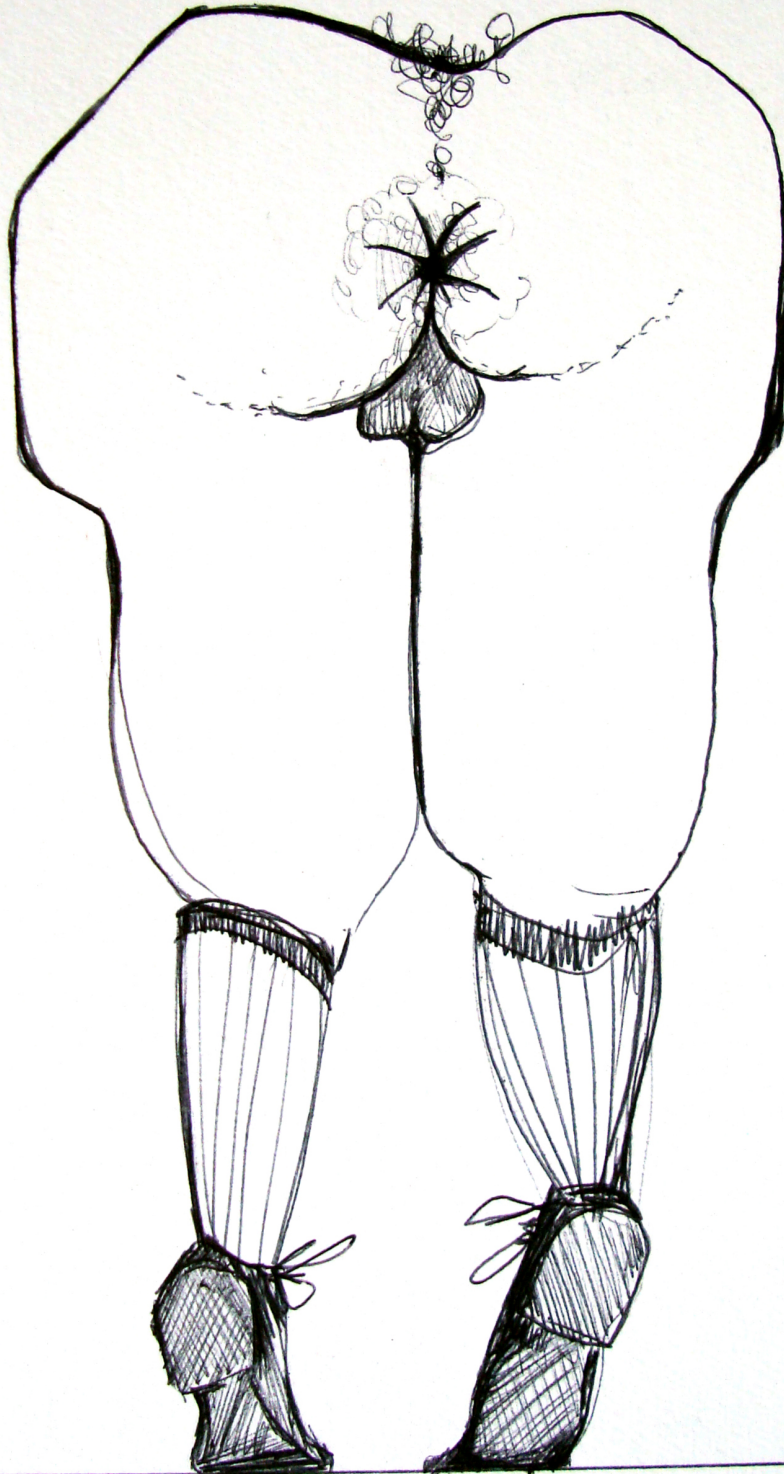

NO

MAN

A GUY I WOULD FUCK

♂, NA, ♀♀

6/30/2008 SHEILA PEPE

**Sheila Pepe**, 2008, A Guy I Would Fuck, ballpoint pen on paper, 11 by 8.5 inches  
from the exhibition *The Guys We Would Fuck* curated by Nayland Blake at *Monya Rowe*, New York.